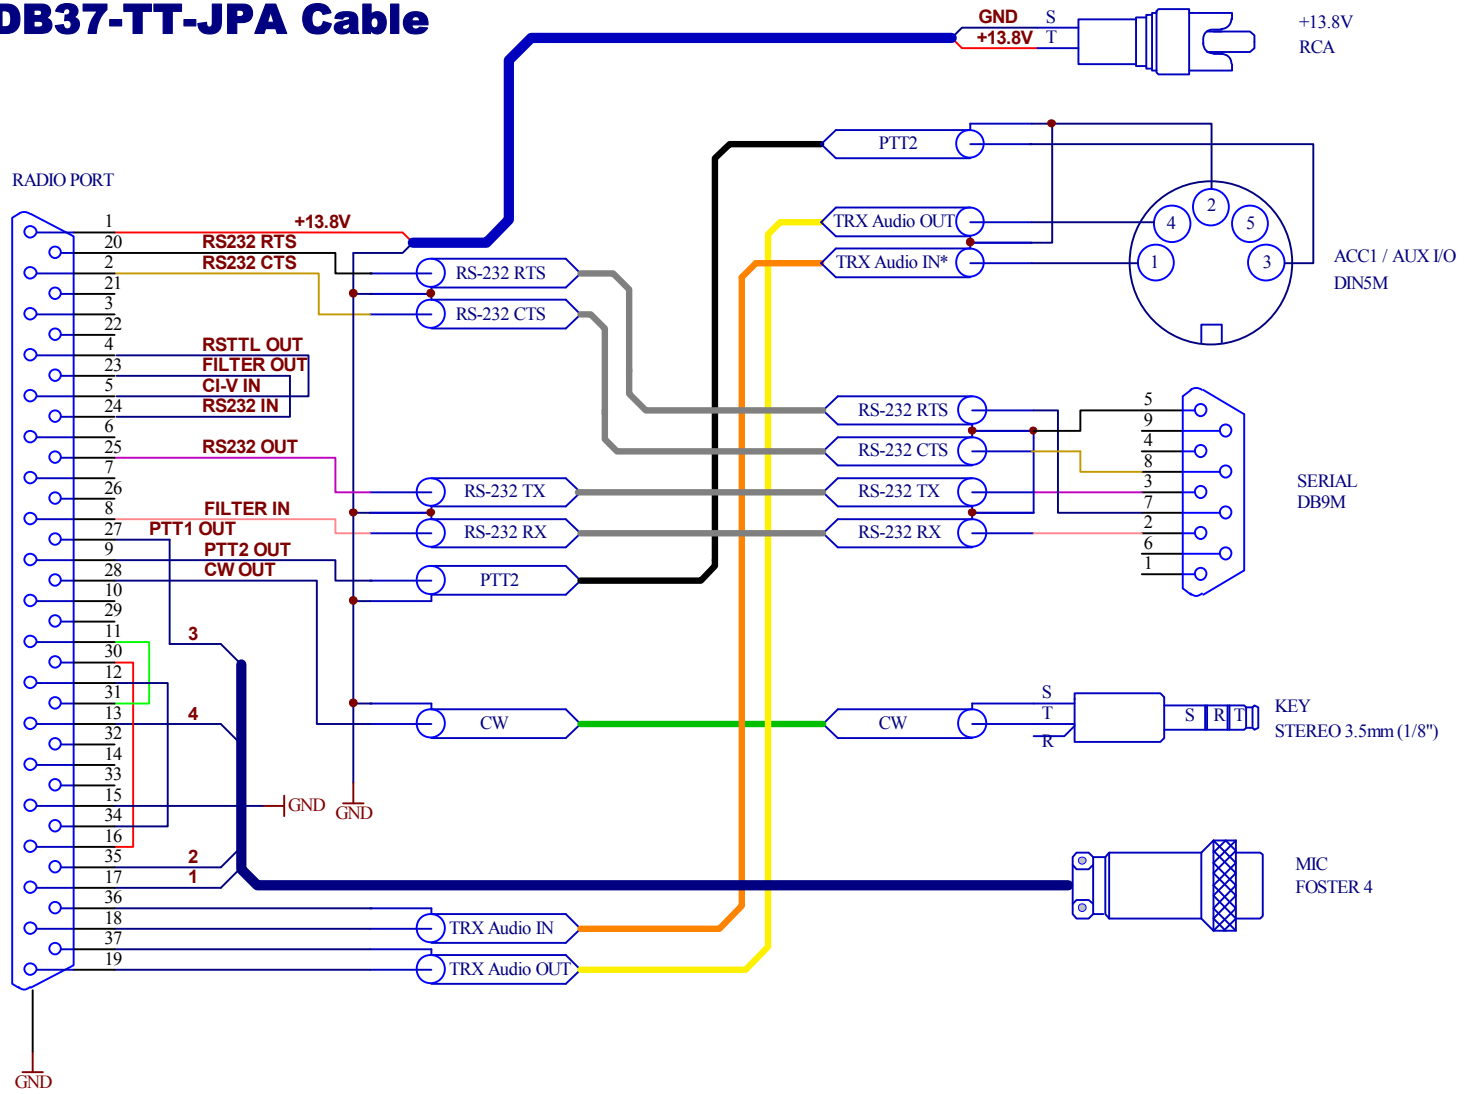

# DB37-TT-JPA Cable

**TT-Argonaut V TT-Jupiter TT-Pegasus**

**Notes:**

**S = Sleeve  
T = Tip  
R = Ring**