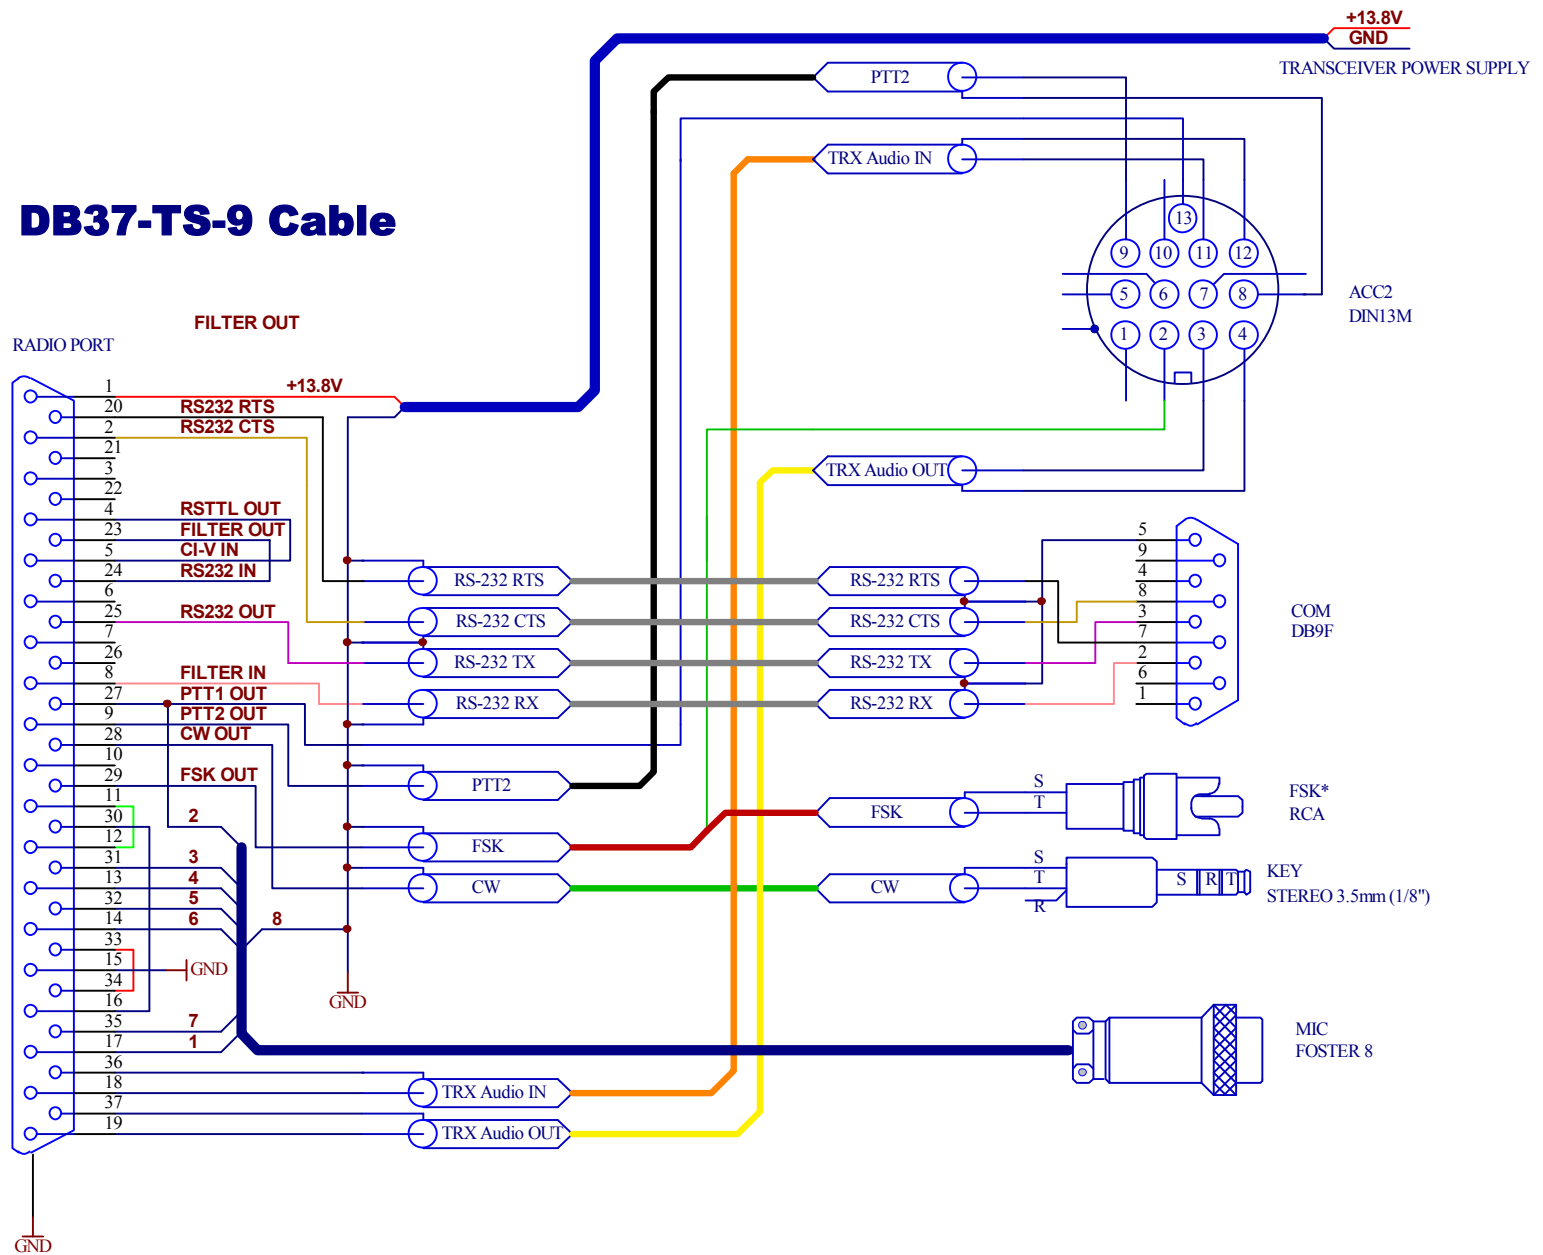

DB37-TS-9 Cable

TS-570S TS-570D TS-870 TS-870S TS-2000 TS-2000X TS-B2000

Notes:

* FSK RCA is necessary only for the TS-870 TS-870S

** PTT2 mutes front MIC

S = Sleeve

T = Tip

R = Ring