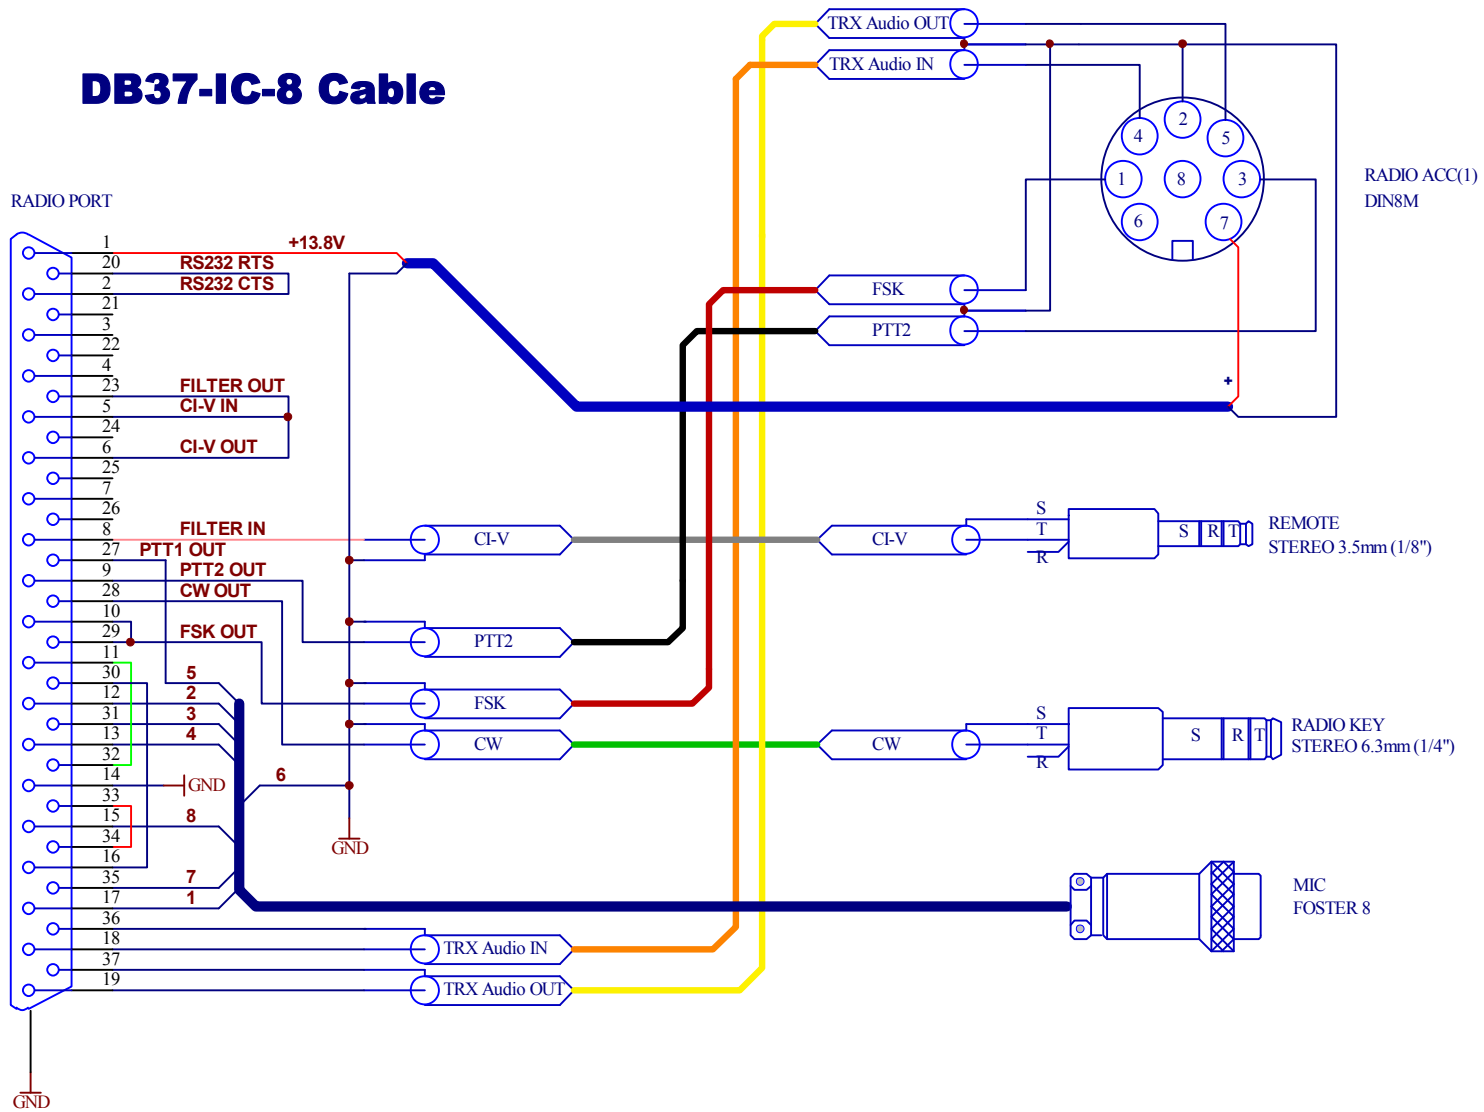

DB37-IC-8 Cable

**IC-707 IC-725 IC-726 IC-728 IC-729 IC-735 IC-736 IC-737 IC-738 IC-746 IC-746Pro IC-7400
 IC-756 IC-756Pro IC-756ProII IC-761 IC-765 IC-775 IC-7800 IC-781 IC-910**

**S = Sleeve
 T = Tip
 R = Ring**